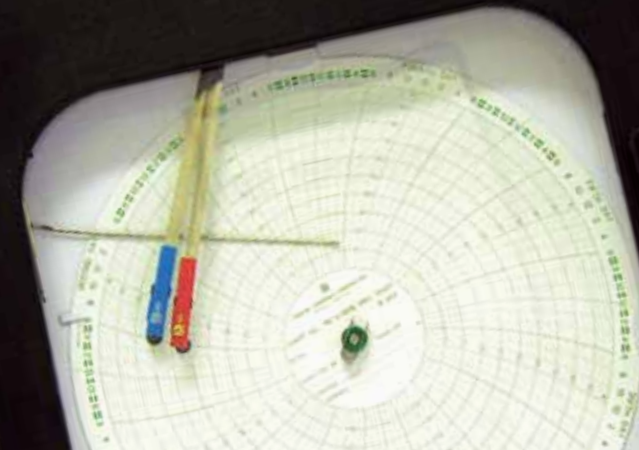

Trionics, LLC

16910 Texas Ave., Suite A8
Webster, TX 77598
ph 281-338-2688
fx 281-338-2686
Toll Free 800-223-5727
www.trionics.com

Trionics, LLC

*Recording Chart Solutions &
Industrial Supplies*

Why use refurbished chart
recorders when you can have a
brand-new, high quality recorder
at an affordable price?

Trionics, LLC