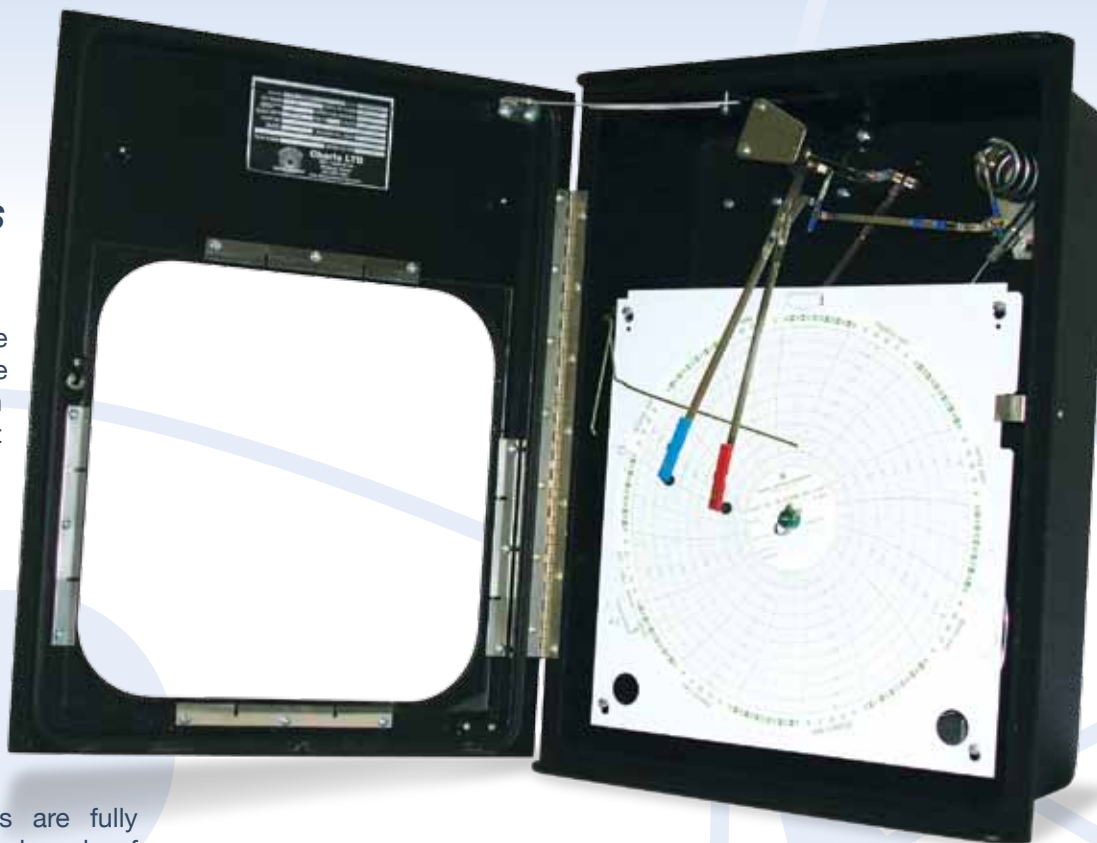

Chart Recorders

TRIONICS, LLC
Your Source for
BRAND NEW
Chart Recorders
and
Replacement Parts
affordably priced.

Trionics is pleased to announce that effective July 1, 2007, we have commenced delivery on our line of new dry-flow chart meters. All meter parts are being manufactured to our rigid specifications and are assembled to comply with your requirements. Additionally, the meters come with an industry leading warranty.

We also now offers a huge inventory of meter parts and offer same day shipping on parts orders. All stocked parts are fully interchangeable with the popular brands of competitive meters.

Trionics, Inc. also now offer a large inventory of single pen, dual pen, and three pen chart recorders and the finest bellows units in the industry designed to your specifications.

All chart recorders come with a calibration certificate.

Please contact us with questions or for a price quote.

- **Superior Bellows: 316L Stainless Steel**
- **Case: Powder-coated Cast Aluminum Housing**
- **Chart Drive: "C" Battery operated, UL & cUL listed for hazardous locations, Temp Range - 40F to 160F**

- Chart Size: Standard 12"
- Chart Rotation: 60 minutes, 96 minutes, 12 hours, 24 hours, and 7, 8, 16 & 31 day
- Window: Lexan, Polypropylene, Impact Resistant
- Number of pens: 1 to 3
- Pen Style: Disposable clip-on
- Element Type: Pressure-Helical (bourdon), Stainless Steel, Temperature-Helical, Class V Mercury Filled
- Calibration: 5 Point Calibration - Calibration Chart Provided
- Range: Pressure 0 through 30,000 PSI, Temperature 0-250 Deg. F
- Accuracy: +/-0.5% of Full Scale
- Options: Sonceboz or Wilson Chart Drives Available
- Interchangeable Components with other brands

Reliable Parts Source for Other Brands
Charts - Pens - Leveling Saddles

www.trionics.com

281-338-2688

toll free 800-223-5727